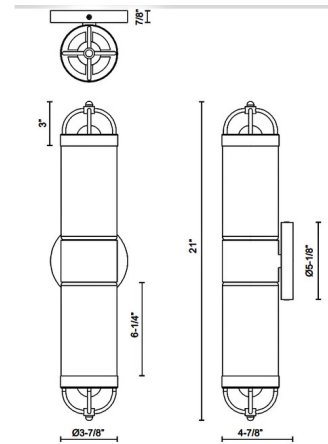

Lightology

lightology.com
866-954-4489
06-29-26

Project: _____
Company: _____
Location: _____ Fixture Type: _____
SPEC #: **ALR1185099**
Approved On: _____ Approved By: _____

Lancaster Bathroom Vanity Light

By Alora Mood

Description

The Lancaster Bathroom Vanity Light is inspired by the vintage lanterns of Paris. The smooth steel frame is hugged by clear tubular shaped glass, casting warm shadows across your room. May be mounted horizontally or vertically.

Specifications

COLOR	Clear
BODY FINISH	Aged Gold
WATTAGE	120W
DIMMER	Standard 120V
DIMENSIONS	4.88"W x 21"H x 4.88"D
BULB NOT INCLUDED	2 x T10/Medium (E26)/60W/120V Incandescent
OTHER BULB OPTIONS	2 x T10/Medium (E26)/120V LED
COUNTRY OF ORIGIN	China

Shown in aged gold / clear

CLICK TO VIEW PRODUCT

Notes: