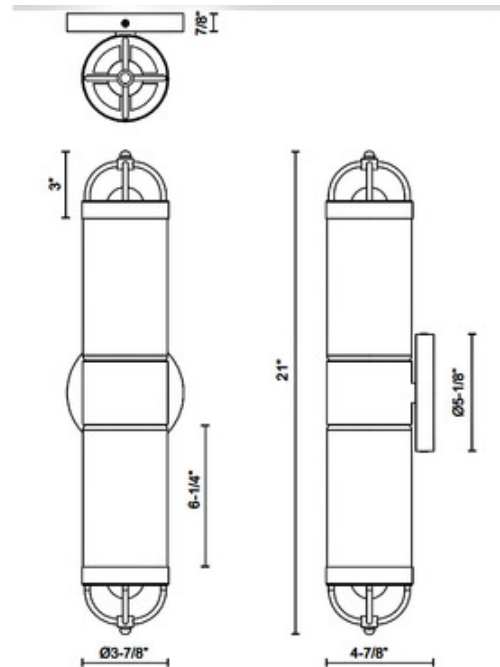

COMPANY

PROJECT

FIXTURE TYPE

APPROVED BY

DATE