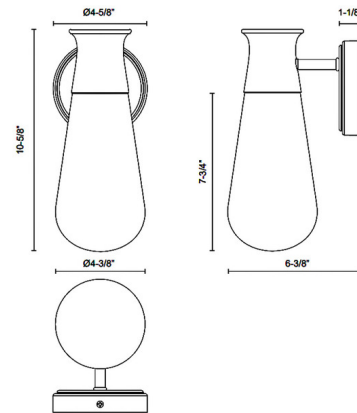

By Alora Mood

Description

The Marcel Wall Sconce brings a clean simplicity to your interior space. The smooth steel frame is complemented by teardrop shaped glass, casting warm shadows across your room. May be mounted up or down.

Shown in matte black / clear

Specifications

COLOR	Clear
BODY FINISH	Matte Black
WATTAGE	60W
DIMMER	Standard 120V
DIMENSIONS	4.63"W x 10.63"H x 6.38"D
BULB NOT INCLUDED	1 x T8/Medium (E26)/60W/120V Incandescent
OTHER BULB OPTIONS	1 x T8/Medium (E26)/120V LED
COUNTRY OF ORIGIN	China