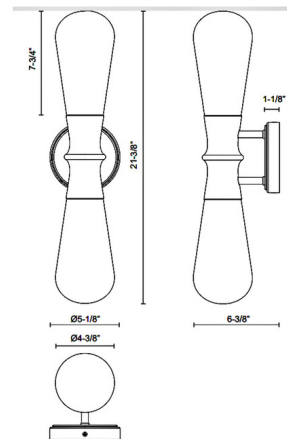

By Alora Mood

Description

The Marcel Bathroom Vanity Light brings a clean simplicity to your interior space. The smooth steel frame is complemented by teardrop shaped glass, casting warm shadows across your room. May be mounted horizontally or vertically.

Shown in chrome / clear

Specifications

COLOR	Clear
BODY FINISH	Chrome
WATTAGE	120W
DIMMER	Standard 120V
DIMENSIONS	5.13"W x 21.38"H x 6.38"D
BULB NOT INCLUDED	2 x T8/Medium (E26)/60W/120V Incandescent
OTHER BULB OPTIONS	2 x T8/Medium (E26)/120V LED
COUNTRY OF ORIGIN	China