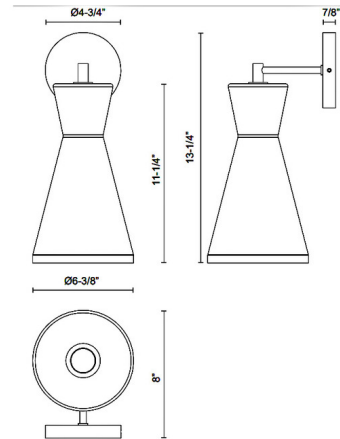

By Alora Mood

Description

The Betty Wall Sconce brings vintage charm to your interior space. The smooth frame is complemented by a fifties inspire glass shade, casting warm shadows across your room. May be mounted up or down.

Shown in aged gold / opal

Specifications

COLOR	Opal
BODY FINISH	Aged Gold
WATTAGE	60W
DIMMER	Standard 120V
DIMENSIONS	6.38"W x 13.25"H x 8"D
BULB NOT INCLUDED	1 x A19/Medium (E26)/60W/120V Incandescent
OTHER BULB OPTIONS	1 x A19/Medium (E26)/120V LED
COUNTRY OF ORIGIN	China