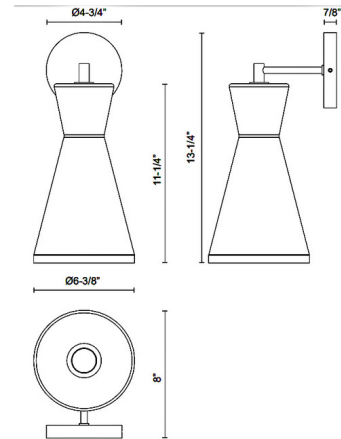

Lightology

lightology.com
866-954-4489
04-22-26

Project: _____
Company: _____
Location: _____ Fixture Type: _____
SPEC #: **ALR1185108**
Approved On: _____ Approved By: _____

Betty Wall Sconce By Alora Mood

Description

The Betty Wall Sconce brings vintage charm to your interior space. The smooth frame is complemented by a fifties inspire glass shade, casting warm shadows across your room. May be mounted up or down.

Shown in aged gold / opal

Specifications

COLOR Opal
BODY FINISH Aged Gold
WATTAGE 60W
DIMMER Standard 120V
DIMENSIONS 6.38"W x 13.25"H x 8"D
BULB NOT INCLUDED 1 x A19/Medium (E26)/60W/120V Incandescent
OTHER BULB OPTIONS 1 x A19/Medium (E26)/120V LED
COUNTRY OF ORIGIN China