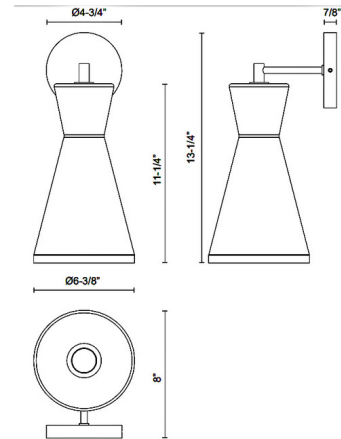

Lightology

lightology.com
866-954-4489
05-25-26

Project: _____
Company: _____
Location: _____ Fixture Type: _____
SPEC #: **ALR1185109**
Approved On: _____ Approved By: _____

Betty Wall Sconce By Alora Mood

Description

The Betty Wall Sconce brings vintage charm to your interior space. The smooth frame is complemented by a fifties inspire glass shade, casting warm shadows across your room. May be mounted up or down.

Shown in matte black / opal

Specifications

COLOR Opal
BODY FINISH Matte Black
WATTAGE 60W
DIMMER Standard 120V
DIMENSIONS 6.38"W x 13.25"H x 8"D
BULB NOT INCLUDED 1 x A19/Medium (E26)/60W/120V Incandescent
OTHER BULB OPTIONS 1 x A19/Medium (E26)/120V LED
COUNTRY OF ORIGIN China