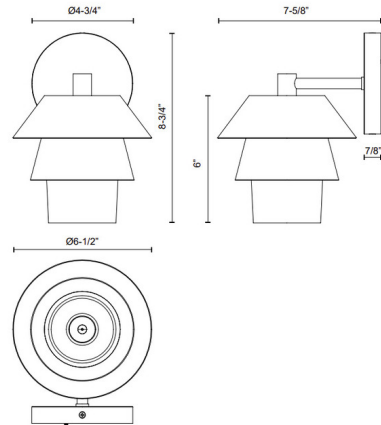

### Specifications

COLOR	Clear
BODY FINISH	Matte Black
WATTAGE	60W
DIMMER	Standard 120V
DIMENSIONS	6.5"W x 8.75"H x 7.63"D
BULB NOT INCLUDED	1 x B10/Candelabra (E12)/60W/120V Incandescent
OTHER BULB OPTIONS	1 x B10/Candelabra (E12)/120V LED
COUNTRY OF ORIGIN	China