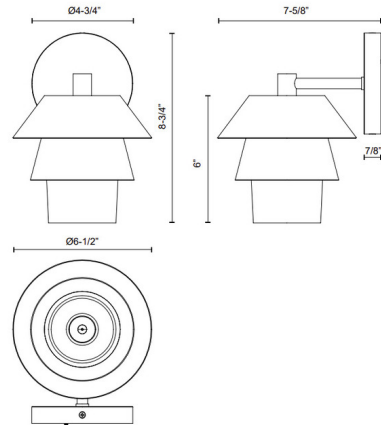

Description

The Tetsu Wall Sconce updates traditional Japanese elements to a modern chic style. The layered, lantern shaped metallic shades hug the clear glass diffuser, casting warm shadow across your room. May be mounted up or down.

Shown in matte black / clear

Specifications

COLOR	Clear
BODY FINISH	Matte Black
WATTAGE	60W
DIMMER	Standard 120V
DIMENSIONS	6.5"W x 8.75"H x 7.63"D
BULB NOT INCLUDED	1 x B10/Candelabra (E12)/60W/120V Incandescent
OTHER BULB OPTIONS	1 x B10/Candelabra (E12)/120V LED
COUNTRY OF ORIGIN	China