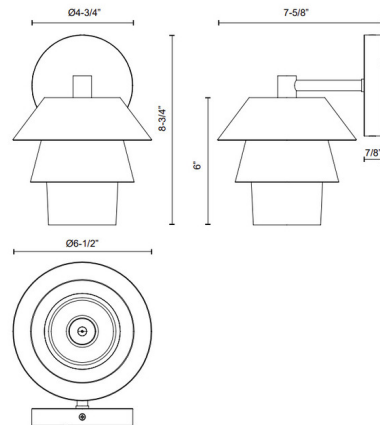

### Specifications

COLOR	Clear
BODY FINISH	Matte Black
WATTAGE	60W
DIMMER	Standard 120V
DIMENSIONS	6.5"W x 8.75"H x 7.63"D
BULB NOT INCLUDED	1 x B10/Candelabra (E12)/60W/120V Incandescent
OTHER BULB OPTIONS	1 x B10/Candelabra (E12)/120V LED
COUNTRY OF ORIGIN	China