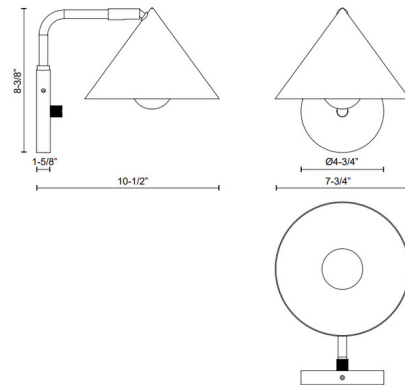

Description

The Remy Wall Sconce brings a simplistic flair to your interior space. Inspired by Japanese design, the cone shaped steel casts warm shadows across your room. All finishes are lined in gold for a pop of color. Rotary dimmer is located on the backplate.

Shown in brushed gold

Specifications

COLOR	N/A
BODY FINISH	Brushed Gold
WATTAGE	60W
DIMMER	Standard 120V
DIMENSIONS	7.75"W x 8.38"H x 10.5"D
BULB NOT INCLUDED	1 x A19/Medium (E26)/60W/120V Incandescent
OTHER BULB OPTIONS	1 x A19/Medium (E26)/120V LED
COUNTRY OF ORIGIN	China