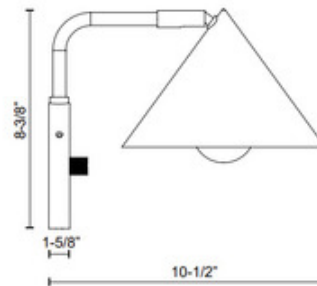

COMPANY	PROJECT	FIXTURE TYPE	APPROVED BY	DATE