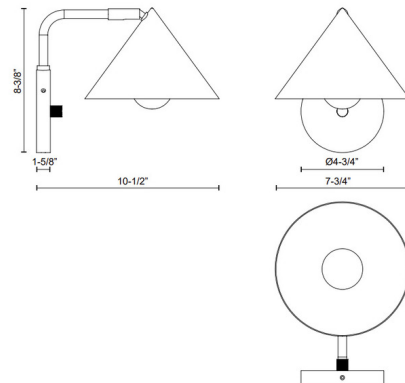

Description

The Remy Wall Sconce brings a simplistic flair to your interior space. Inspired by Japanese design, the cone shaped steel casts warm shadows across your room. All finishes are lined in gold for a pop of color. Rotary dimmer is located on the backplate.

Shown in brushed gold

Specifications

COLOR	N/A
BODY FINISH	Brushed Gold
WATTAGE	60W
DIMMER	Standard 120V
DIMENSIONS	7.75"W x 8.38"H x 10.5"D
BULB NOT INCLUDED	1 x A19/Medium (E26)/60W/120V Incandescent
OTHER BULB OPTIONS	1 x A19/Medium (E26)/120V LED
COUNTRY OF ORIGIN	China