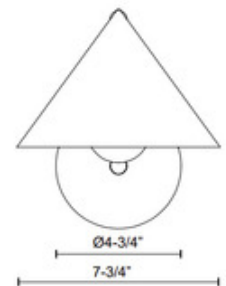

COMPANY	PROJECT	FIXTURE TYPE	APPROVED BY	DATE