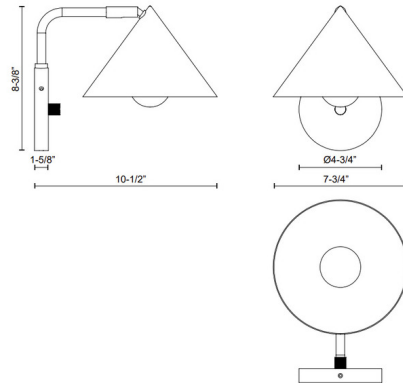

Description

The Remy Wall Sconce brings a simplistic flair to your interior space. Inspired by Japanese design, the cone shaped steel casts warm shadows across your room. All finishes are lined in gold for a pop of color. Rotary dimmer is located on the backplate.

Shown in brushed gold

Specifications

COLOR	N/A
BODY FINISH	Brushed Gold
WATTAGE	60W
DIMMER	Standard 120V
DIMENSIONS	7.75"W x 8.38"H x 10.5"D
BULB NOT INCLUDED	1 x A19/Medium (E26)/60W/120V Incandescent
OTHER BULB OPTIONS	1 x A19/Medium (E26)/120V LED
COUNTRY OF ORIGIN	China