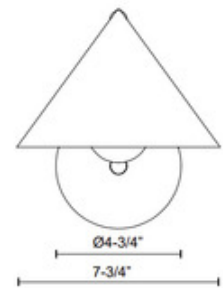

COMPANY	PROJECT	FIXTURE TYPE	APPROVED BY	DATE