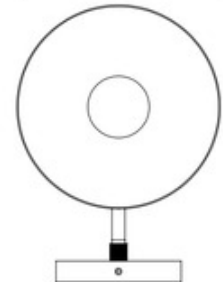

COMPANY	PROJECT	FIXTURE TYPE	APPROVED BY	DATE