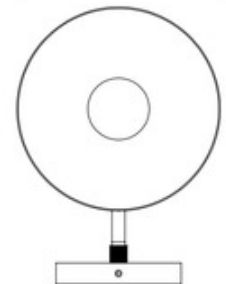

COMPANY	PROJECT	FIXTURE TYPE	APPROVED BY	DATE