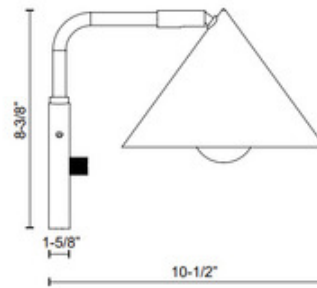

COMPANY	PROJECT	FIXTURE TYPE	APPROVED BY	DATE