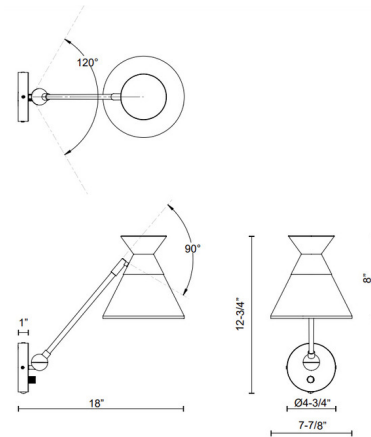

CLICK TO VIEW PRODUCT

Notes: