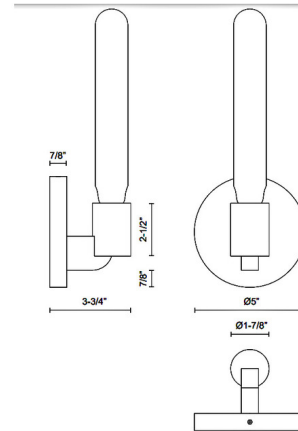

Shown in matte black

CLICK TO VIEW PRODUCT

Notes: