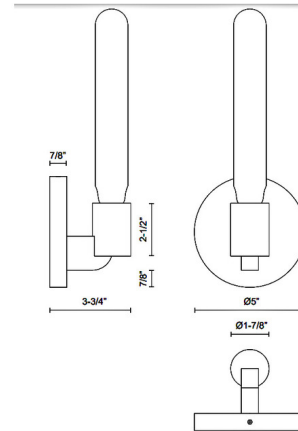

### Specifications

COLOR	N/A
BODY FINISH	Matte Black
WATTAGE	60W
DIMMER	Standard 120V
DIMENSIONS	5"W x 5"H x 3.75"D
BULB NOT INCLUDED	1 x T10/Medium (E26)/60W/120V Incandescent
OTHER BULB OPTIONS	1 x T10/Medium (E26)/120V LED
COUNTRY OF ORIGIN	China