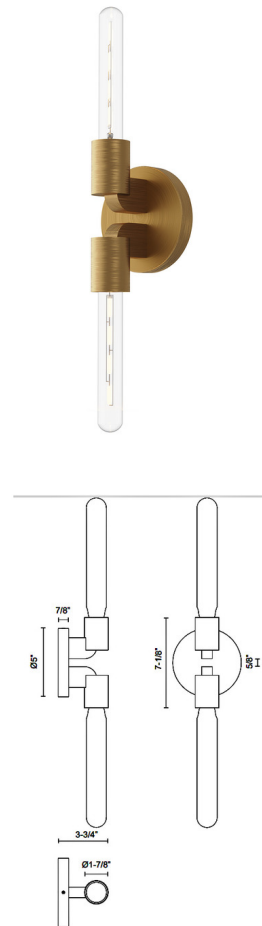

## Claire Bathroom Vanity Light By Alora Mood

### Description

The Claire Bathroom Vanity Light brings the minimal, yet sophisticated style of the Bauhaus design. The smooth frame has a sprinkle of art deco glamour, while the bare bulbs cast warm shadows across your room. May be mounted horizontally or vertically.

### Specifications

COLOR	N/A
BODY FINISH	Aged Gold
WATTAGE	120W
DIMMER	Standard 120V
DIMENSIONS	5"W x 7.13"H x 3.75"D
BULB NOT INCLUDED	2 x T10/Medium (E26)/60W/120V Incandescent
OTHER BULB OPTIONS	2 x T10/Medium (E26)/120V LED
COUNTRY OF ORIGIN	China

Shown in aged gold

CLICK TO VIEW PRODUCT

Notes: