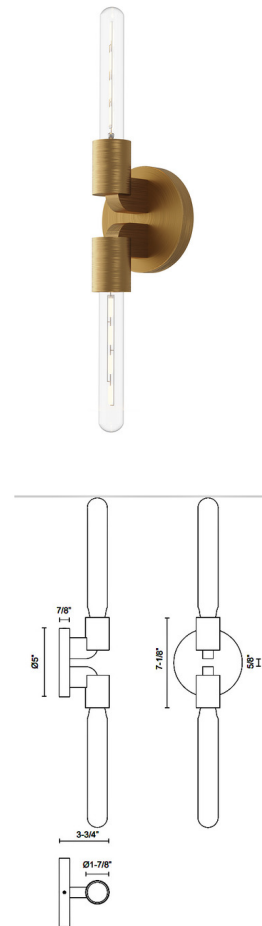

Lightology

lightology.com
866-954-4489
04-25-26

Project: _____

Company: _____

Location: _____ Fixture Type: _____

SPEC #: **ALR1185119**

Approved On: _____ Approved By: _____

Claire Bathroom Vanity Light

By Alora Mood

Description

The Claire Bathroom Vanity Light brings the minimal, yet sophisticated style of the Bauhaus design. The smooth frame has a sprinkle of art deco glamour, while the bare bulbs cast warm shadows across your room. May be mounted horizontally or vertically.

Specifications

COLOR	N/A
BODY FINISH	Aged Gold
WATTAGE	120W
DIMMER	Standard 120V
DIMENSIONS	5"W x 7.13"H x 3.75"D
BULB NOT INCLUDED	2 x T10/Medium (E26)/60W/120V Incandescent
OTHER BULB OPTIONS	2 x T10/Medium (E26)/120V LED
COUNTRY OF ORIGIN	China

Shown in aged gold

CLICK TO VIEW PRODUCT

Notes: