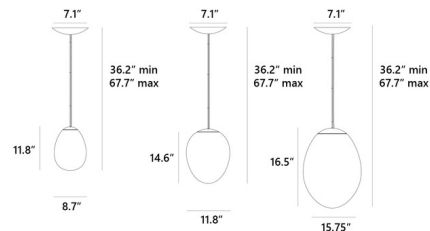

CLICK TO VIEW PRODUCT

Notes: