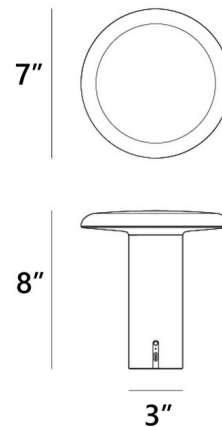

CLICK TO VIEW PRODUCT

Notes: