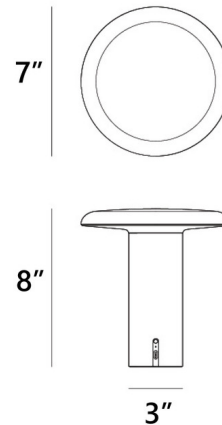

CLICK TO VIEW PRODUCT

Notes: