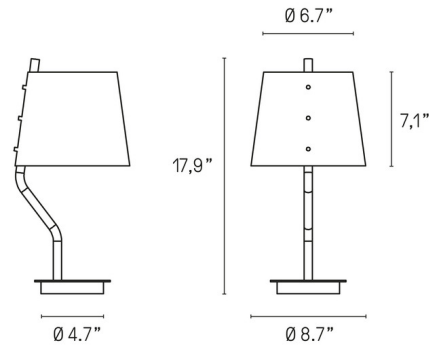

By CVL Luminaires

Description

The Couture Table Lamp will add sophistication and elegance to any space. It features a sleek Solid Brass body holding a round shade. On/off switch on cord.

Shown in satin brass / drop paper 101 - light beige

Specifications

COLOR Drop Paper 101 - Light Beige
BODY FINISH Satin Brass
WATTAGE 40W
DIMMER N/A
DIMENSIONS 8.7"W x 17.9"H
BULB NOT INCLUDED 1 x B10/Candelabra (E12)/40W/120V Incandescent
OTHER BULB OPTIONS B10/Candelabra (E12)/120V LED
COUNTRY OF ORIGIN France