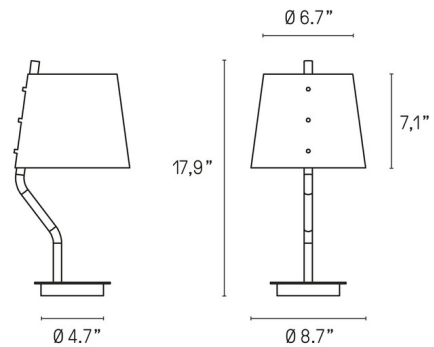

By CVL Luminaires

Description

The Couture Table Lamp will add sophistication and elegance to any space. It features a sleek Solid Brass body holding a round shade. On/off switch on cord.

Shown in satin brass / drop paper 101 - light beige

Specifications

COLOR	Drop Paper 101 - Light Beige
BODY FINISH	Satin Brass
WATTAGE	40W
DIMMER	N/A
DIMENSIONS	8.7"W x 17.9"H
BULB NOT INCLUDED	1 x B10/Candelabra (E12)/40W/120V Incandescent
OTHER BULB OPTIONS	B10/Candelabra (E12)/120V LED
COUNTRY OF ORIGIN	France