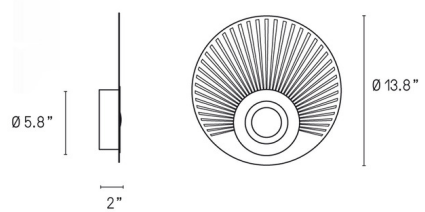

### Specifications

COLOR	Satin Brass
BODY FINISH	Satin Graphite Inner Ring
WATTAGE	13W
DIMMER	Low Voltage Electronic
DIMENSIONS	13.8"W x 13.8"H x 2"D
INTEGRATED LED MODULE	1 x LED/13W/24V LED
COUNTRY OF ORIGIN	France