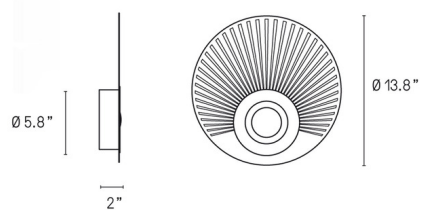

Shown in satin graphite inner ring / satin brass

Specifications

COLOR	Satin Brass
BODY FINISH	Satin Graphite Inner Ring
WATTAGE	13W
DIMMER	Low Voltage Electronic
DIMENSIONS	13.8"W x 13.8"H x 2"D
INTEGRATED LED MODULE	1 x LED/13W/24V LED
COUNTRY OF ORIGIN	France

Technical Information

LAMP COLOR	2700K
LUMENS/WATT	83.08
LUMINOUS FLUX	1080 lumens

CLICK TO VIEW PRODUCT

Notes: