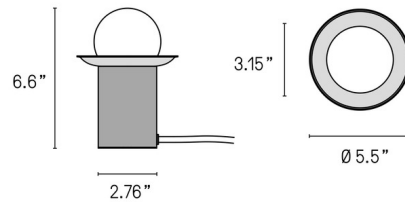

Description

The Janed Table Lamp is sleek and stylish. Its compact size makes it a perfect fit for smaller spaces such as bedside tables or desks. It features clean lines and a smooth, curved Solid Brass base holding a White Opal Glass sphere to softly diffuse the light. On/Off switch on cord.

Shown in satin graphite / opal

Specifications

COLOR	Opal
BODY FINISH	Satin Graphite
WATTAGE	5W
DIMMER	N/A
DIMENSIONS	5.5"W x 6.6"H
BULB NOT INCLUDED	1 x JCD/G9/5W/120V LED
COUNTRY OF ORIGIN	France

CLICK TO VIEW PRODUCT