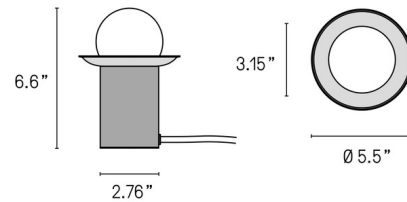

Description

The Janed Table Lamp is sleek and stylish. Its compact size makes it a perfect fit for smaller spaces such as bedside tables or desks. It features clean lines and a smooth, curved Solid Brass base holding a White Opal Glass sphere to softly diffuse the light. On/Off switch on cord.

Shown in satin graphite / opal

Specifications

COLOR	Opal
BODY FINISH	Satin Graphite
WATTAGE	5W
DIMMER	N/A
DIMENSIONS	5.5"W x 6.6"H
BULB NOT INCLUDED	1 x JCD/G9/5W/120V LED
COUNTRY OF ORIGIN	France

CLICK TO VIEW PRODUCT