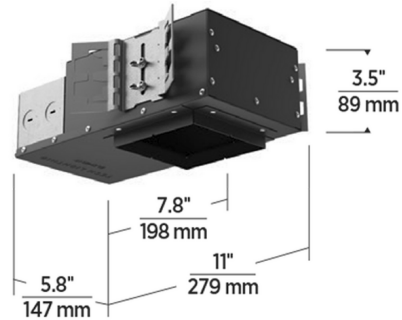

Shown in black powder coat

COLLAR HEIGHT:
0.5" (13 mm)

CLICK TO VIEW PRODUCT

Notes: