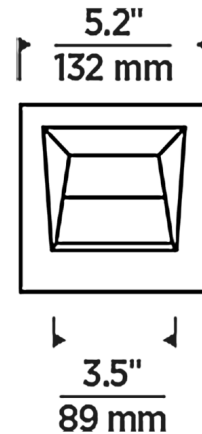

CLICK TO VIEW PRODUCT

Notes: