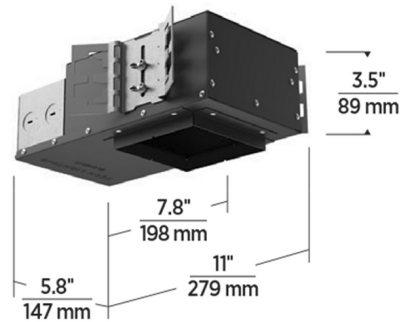

Shown in black powder coat