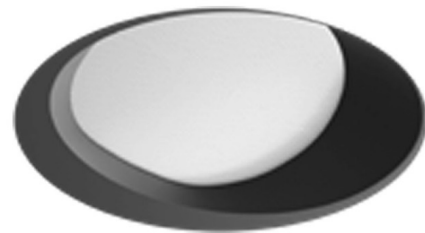

## E4 Pro 4IN Round Flangeless Wall Wash Trim By Visual Comfort Architectural

### Description

The E4 Pro Series 4 Inch Round Flangeless Wall Wash Trim is designed for use with the E4 Pro 4IN Round Flangeless Wall Wash Housing by Visual Comfort Architectural to evenly illuminate walls from top to bottom with no hot spots or scalloping. With 361 degree rotation and 45 degree collar rotation, the trim can be easily aimed precisely where the light is needed. The trim is crafted from die cast aluminum for durable construction with no sagging or seams. Available in 2700K, 3000K, or 3500K static white, 3000K to 1800K warm dim, or 2700K to 5000K tunable white. Note: A complete fixture requires a trim and housing, sold separately.

### Specifications

REFLECTOR/BAFFLE COLOR	N/A
BODY FINISH	Black
WATTAGE	N/A
DIMMER	N/A
DIMENSIONS	4"W x 4"D
BULB	N/A

### Technical Information

APERTURE SIZE	2.800"
APERTURE SHAPE	Round
CEILING TYPE	Drywall with Trim
FUNCTION	Wall Washer
COLOR RENDERING	.90 CRI
LAMP COLOR	2700K

CLICK TO VIEW PRODUCT

Notes: