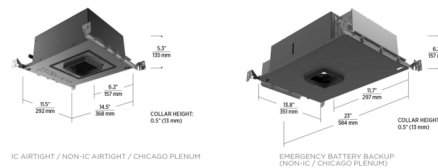

CLICK TO VIEW PRODUCT

Notes: