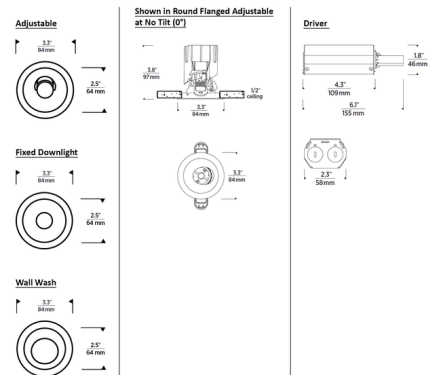

Description

The Entra CL 2 Inch Remodel Non-IC Housing with Round Flanged Trim offers a cost-effective small aperture recessed lighting solution with architectural-grade aesthetics and quality for residential, multi-family and hospitality applications. Three trim types are available: adjustable (35 degree tilt, 360 degree rotation), fixed downlight, and wall wash. The adjustable and fixed downlights include a 40 degree beam angle optic, and optional optics in other beam angles are sold separately. Four color temperature options are available: 2700K, 3000K, 3500K, and 3000K - 1800K warm dim. A 120V LED driver is included, dimmable by standard reverse-phase, forward-phase, or TRIAC dimming (down to 5%). Made of die cast aluminum, the trim has no seams and does not warp or sag. The White trim finish is field-paintable for matching your ceiling. The adjustable option is damp-rated, and the fixed downlight and wall wash options are wet-rated.

Specifications

REFLECTOR/BAFFLE COLOR White
BODY FINISH White
WATTAGE 8W
DIMMER Low Voltage Electronic
DIMENSIONS 3.3"W x 3.8"H
INTEGRATED LED MODULE 1 x LED/8W/120V LED

Technical Information

APERTURE SIZE 2.500"
APERTURE SHAPE Round
HOUSING HEIGHT 4"
HOUSING TYPE Remodel NON IC
CEILING TYPE Drywall with Trim
FUNCTION Adjustable Accent
LAMP LIFE 50000 hours
BEAM ANGLE 40°
COLOR RENDERING 90 CRI
LAMP COLOR 2700K
LUMENS/WATT 83.13
LUMINOUS FLUX 665 lumens

Shown in white / white

CLICK TO VIEW PRODUCT

Notes: