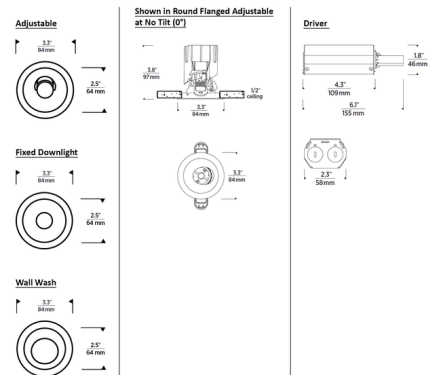

Description

The Entra CL 2 Inch Remodel Non-IC Housing with Round Flanged Trim offers a cost-effective small aperture recessed lighting solution with architectural-grade aesthetics and quality for residential, multi-family and hospitality applications. Three trim types are available: adjustable (35 degree tilt, 360 degree rotation), fixed downlight, and wall wash. The adjustable and fixed downlights include a 40 degree beam angle optic, and optional optics in other beam angles are sold separately. Four color temperature options are available: 2700K, 3000K, 3500K, and 3000K - 1800K warm dim. A 120V LED driver is included, dimmable by standard reverse-phase, forward-phase, or TRIAC dimming (down to 5%). Made of die cast aluminum, the trim has no seams and does not warp or sag. The White trim finish is field-paintable for matching your ceiling. The adjustable option is damp-rated, and the fixed downlight and wall wash options are wet-rated.

Specifications

REFLECTOR/BAFFLE COLOR	White
BODY FINISH	White
WATTAGE	8W
DIMMER	Low Voltage Electronic
DIMENSIONS	3.3"W x 3.8"H
INTEGRATED LED MODULE	1 x LED/8W/120V LED

Technical Information

APERTURE SIZE	2.500"
APERTURE SHAPE	Round
HOUSING HEIGHT	4"
HOUSING TYPE	Remodel NON IC
CEILING TYPE	Drywall with Trim
FUNCTION	Adjustable Accent
LAMP LIFE	50000 hours
BEAM ANGLE	40°
COLOR RENDERING	90 CRI
LAMP COLOR	2700K
LUMENS/WATT	83.13
LUMINOUS FLUX	665 lumens

Shown in white / white

CLICK TO VIEW PRODUCT

Notes: