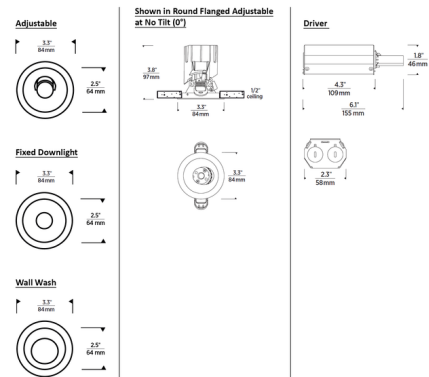

CLICK TO VIEW PRODUCT

Notes: