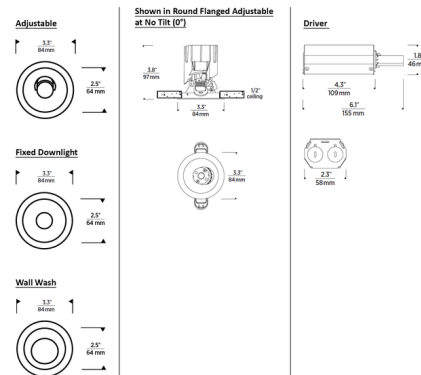

CLICK TO VIEW PRODUCT

Notes: