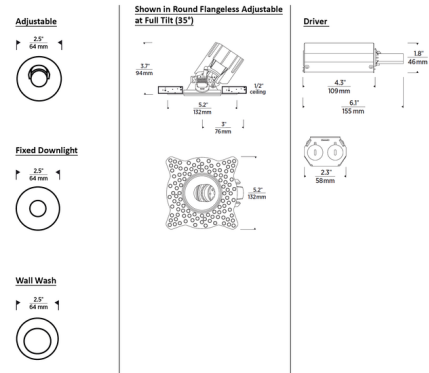

By Visual Comfort Architectural

Description

The Entra CL 2 Inch Remodel Non-IC Housing with Round Flangeless Trim offers a cost-effective small aperture recessed lighting solution with architectural-grade aesthetics and quality for residential, multi-family and hospitality applications. Three trim types are available: adjustable (35 degree tilt, 360 degree rotation), fixed downlight, and wall wash. The adjustable and fixed downlights include a 40 degree beam angle optic, and optional optics in other beam angles are sold separately. Four color temperature options are available: 2700K, 3000K, 3500K, and 3000K - 1800K warm dim. A 120V LED driver is included, dimmable by standard reverse-phase, forward-phase, or TRIAC dimming (down to 5%). Made of die cast aluminum, the trim has no seams and does not warp or sag. A mud plate is included. The adjustable option is damp-rated, and the fixed downlight and wall wash options are wet-rated.

Specifications

REFLECTOR/BAFFLE COLOR	White
BODY FINISH	N/A
WATTAGE	8W
DIMMER	Low Voltage Electronic
DIMENSIONS	2.5"W x 3.8"H
INTEGRATED LED MODULE	1 x LED/8W/120V LED

Technical Information

APERTURE SIZE	2.500"
APERTURE SHAPE	Round
HOUSING HEIGHT	4"
HOUSING TYPE	Remodel NON IC
CEILING TYPE	Drywall Trimless/Flush
FUNCTION	Adjustable Accent
LAMP LIFE	50000 hours
BEAM ANGLE	40°
COLOR RENDERING	90 CRI
LAMP COLOR	2700K
LUMENS/WATT	83.13
LUMINOUS FLUX	665 lumens

Shown in white

CLICK TO VIEW PRODUCT

Notes: