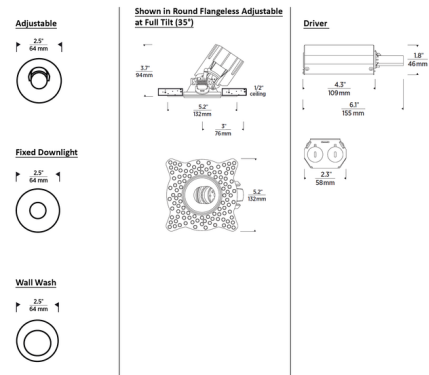

### Specifications

REFLECTOR/BAFFLE COLOR	White
BODY FINISH	N/A
WATTAGE	8W
DIMMER	Low Voltage Electronic
DIMENSIONS	2.5"W x 3.8"H
INTEGRATED LED MODULE	1 x LED/8W/120V LED

### Technical Information

APERTURE SIZE	2.500"
APERTURE SHAPE	Round
HOUSING HEIGHT	4"
HOUSING TYPE	Remodel NON IC
CEILING TYPE	Drywall Trimless/Flush
FUNCTION	Adjustable Accent
LAMP LIFE	50000 hours
BEAM ANGLE	40°
COLOR RENDERING	90 CRI
LAMP COLOR	2700K
LUMENS/WATT	83.13
LUMINOUS FLUX	665 lumens

Shown in white

CLICK TO VIEW PRODUCT

Notes: