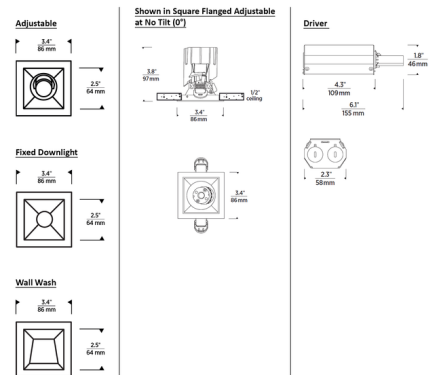

By Visual Comfort Architectural

Description

The Entra CL 2 Inch Square Flanged Trim with Remodel Housing is an adjustable accent, fixed downlight, or wall wash Remodel Non-IC housing offering a cost-effective small aperture recessed lighting solution with architectural-grade aesthetics and quality for residential, multi-family and hospitality applications. Three trim types are available: adjustable (35 degree tilt, 360 degree rotation), fixed downlight, and wall wash. The adjustable and fixed downlights include a 40 degree beam angle optic, and optional optics in other angles are sold separately. Four color temperature options are available: 2700K, 3000K, 3500K, and 3000K - 1800K warm dim. A 120V LED driver is included, dimmable by standard reverse-phase, forward-phase, or TRIAC dimming (down to 5%). Made of die cast aluminum, the trim has no seams and does not warp or sag. The White trim finish is field-paintable for matching your ceiling. The adjustable option is damp-rated, and the fixed downlight and wall wash options are wet-rated.

Specifications

REFLECTOR/BAFFLE COLOR	White
BODY FINISH	White
WATTAGE	8W
DIMMER	Low Voltage Electronic
DIMENSIONS	3.4"W x 3.8"H x 3.4"D
INTEGRATED LED MODULE	1 x LED/8W/120V LED

Technical Information

APERTURE SIZE	2.500"
APERTURE SHAPE	Square
HOUSING HEIGHT	.4"
HOUSING TYPE	Remodel NON IC
CEILING TYPE	Drywall with Trim
FUNCTION	Adjustable Accent
LAMP LIFE	50000 hours
BEAM ANGLE	40°
COLOR RENDERING	.90 CRI
LAMP COLOR	2700K
LUMENS/WATT	.83.13
LUMINOUS FLUX	665 lumens

Shown in white / white

CLICK TO VIEW PRODUCT

Notes: