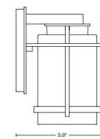

### Specifications

COLOR	Opal
BODY FINISH	Coastal Natural Iron
WATTAGE	75W
DIMMER	Standard 120V
DIMENSIONS	5.3"W x 7.4"H x 5.9"D
BULB NOT INCLUDED	1 x A19/Medium (E26)/75W/120V Incandescent
OTHER BULB OPTIONS	1 x A19/Medium (E26)/120V LED
COUNTRY OF ORIGIN	United States

### Technical Information

PRODUCT DIMENSIONS . . . . . Backplate: 5" x 6.5" Rect.

CLICK TO VIEW PRODUCT

Notes: