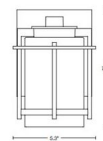

### Specifications

COLOR	Opal
BODY FINISH	Coastal Natural Iron
WATTAGE	75W
DIMMER	Standard 120V
DIMENSIONS	5.3"W x 7.4"H x 5.9"D
BULB NOT INCLUDED	1 x A19/Medium (E26)/75W/120V Incandescent
OTHER BULB OPTIONS	1 x A19/Medium (E26)/120V LED
COUNTRY OF ORIGIN	United States

### Technical Information

PRODUCT DIMENSIONS . . . . . Backplate: 5" x 6.5" Rect.

CLICK TO VIEW PRODUCT

Notes: