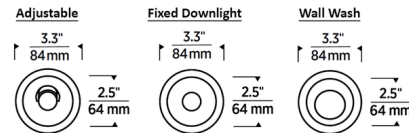

By Visual Comfort Architectural

Description

The Entra CL 2 Inch Round Flanged Trim offers a cost-effective small aperture recessed lighting solution with architectural-grade aesthetics and quality for residential, multi-family and hospitality applications. Three trim types are available: adjustable (35 degree tilt, 360 degree rotation), fixed downlight, and wall wash. The adjustable and fixed downlights include a 40 degree beam angle optic, and optional optics in other beam angles are sold separately. A light module is included, and four color temperature options are available: 2700K, 3000K, 3500K, and Warm Dim 3000K - 1800K. Made of die cast aluminum, the trim has no seams and does not warp or sag. The White trim finish is field-paintable for matching your ceiling. The adjustable option is damp-rated, and the fixed downlight and wall wash options are wet-rated. Note: A complete fixture requires this trim and a housing, sold separately.

Shown in white / satin silver

Specifications

REFLECTOR/BAFFLE COLOR	Satin Silver
BODY FINISH	White
WATTAGE	N/A
DIMMER	N/A
DIMENSIONS	3.3"W x 3.8"H
BULB	N/A

Technical Information

APERTURE SIZE	2.500"
APERTURE SHAPE	Round
FUNCTION	Downlight
LAMP LIFE	50000 hours
BEAM ANGLE	40°
COLOR RENDERING	.90 CRI
LAMP COLOR	2700K