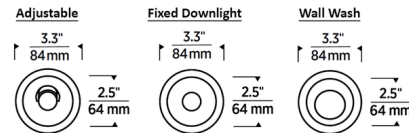

Description

The Entra CL 2 Inch Round Flanged Trim offers a cost-effective small aperture recessed lighting solution with architectural-grade aesthetics and quality for residential, multi-family and hospitality applications. Three trim types are available: adjustable (35 degree tilt, 360 degree rotation), fixed downlight, and wall wash. The adjustable and fixed downlights include a 40 degree beam angle optic, and optional optics in other beam angles are sold separately. A light module is included, and four color temperature options are available: 2700K, 3000K, 3500K, and Warm Dim 3000K - 1800K. Made of die cast aluminum, the trim has no seams and does not warp or sag. The White trim finish is field-paintable for matching your ceiling. The adjustable option is damp-rated, and the fixed downlight and wall wash options are wet-rated. Note: A complete fixture requires this trim and a housing, sold separately.

Shown in white / satin silver

Specifications

REFLECTOR/BAFFLE COLOR	Satin Silver
BODY FINISH	White
WATTAGE	N/A
DIMMER	N/A
DIMENSIONS	3.3"W x 3.8"H
BULB	N/A

Technical Information

APERTURE SIZE	2.500"
APERTURE SHAPE	Round
FUNCTION	Downlight
LAMP LIFE	50000 hours
BEAM ANGLE	40°
COLOR RENDERING	.90 CRI
LAMP COLOR	2700K