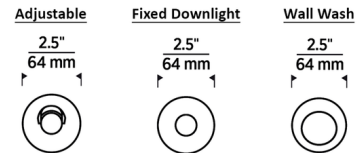

### Description

The Entra CL 2 Inch Round Flangeless Trim offers a cost-effective small aperture recessed lighting solution with architectural-grade aesthetics and quality for residential, multi-family and hospitality applications. Three trim types are available: adjustable (35 degree tilt, 360 degree rotation), fixed downlight, and wall wash. The adjustable and fixed downlights include a 40 degree beam angle optic, and optional optics in other beam angles are sold separately. A light module is included, and four color temperature options are available: 2700K, 3000K, 3500K, and Warm Dim 3000K - 1800K. Made of die cast aluminum, the trim has no seams and does not warp or sag. A mud plate is included. The adjustable option is damp-rated, and the fixed downlight and wall wash options are wet-rated. Note: A complete fixture requires this trim and a housing, sold separately.

### Specifications

REFLECTOR/BAFFLE COLOR	White
BODY FINISH	N/A
WATTAGE	N/A
DIMMER	N/A
DIMENSIONS	2.5"W x 3.8"H
BULB	N/A

### Technical Information

APERTURE SIZE	2.500"
APERTURE SHAPE	Round
FUNCTION	Adjustable Accent
LAMP LIFE	50000 hours
BEAM ANGLE	40°
COLOR RENDERING	.90 CRI
LAMP COLOR	2700K

Shown in white

CLICK TO VIEW PRODUCT