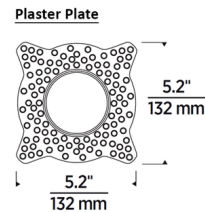

### Description

The Entra CL 2 Inch Round Flangeless Trim offers a cost-effective small aperture recessed lighting solution with architectural-grade aesthetics and quality for residential, multi-family and hospitality applications. Three trim types are available: adjustable (35 degree tilt, 360 degree rotation), fixed downlight, and wall wash. The adjustable and fixed downlights include a 40 degree beam angle optic, and optional optics in other beam angles are sold separately. A light module is included, and four color temperature options are available: 2700K, 3000K, 3500K, and Warm Dim 3000K - 1800K. Made of die cast aluminum, the trim has no seams and does not warp or sag. A mud plate is included. The adjustable option is damp-rated, and the fixed downlight and wall wash options are wet-rated. Note: A complete fixture requires this trim and a housing, sold separately.

### Specifications

REFLECTOR/BAFFLE COLOR	White
BODY FINISH	N/A
WATTAGE	N/A
DIMMER	N/A
DIMENSIONS	2.5"W x 3.8"H
BULB	N/A

### Technical Information

APERTURE SIZE	2.500"
APERTURE SHAPE	Round
FUNCTION	Adjustable Accent
LAMP LIFE	50000 hours
BEAM ANGLE	40°
COLOR RENDERING	.90 CRI
LAMP COLOR	2700K

Shown in white

CLICK TO VIEW PRODUCT