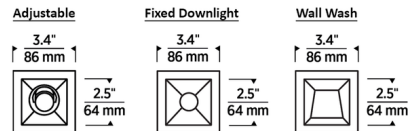

### Description

The Entra CL 2 Inch Square Flanged Trim offers a cost-effective small aperture recessed lighting solution with architectural-grade aesthetics and quality for residential, multi-family and hospitality applications. Three trim types are available: adjustable (35 degree tilt, 360 degree rotation), fixed downlight, and wall wash. The adjustable and fixed downlights include a 40 degree beam angle optic, and optional optics in other beam angles are sold separately. A light module is included, and four color temperature options are available: 2700K, 3000K, 3500K, and 3000K - 1800K warm dim. Made of die cast aluminum, the trim has no seams and does not warp or sag. The White trim finish is field-paintable for matching your ceiling. The adjustable trim option is damp-rated, and the fixed downlight and wall wash options are wet-rated. Note: A complete fixture requires this trim and a housing, sold separately.

### Specifications

REFLECTOR/BAFFLE COLOR	White
BODY FINISH	White
WATTAGE	N/A
DIMMER	N/A
DIMENSIONS	3.4"W x 3.8"H x 3.4"D
BULB	N/A

### Technical Information

APERTURE SIZE	2.50"
APERTURE SHAPE	Square
FUNCTION	Adjustable Accent
LAMP LIFE	50000 hours
BEAM ANGLE	40°
COLOR RENDERING	.90 CRI
LAMP COLOR	2700K

Shown in white / white

CLICK TO VIEW PRODUCT