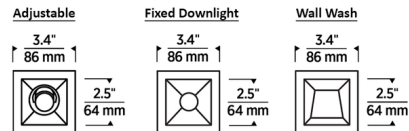

CLICK TO VIEW PRODUCT

Notes: