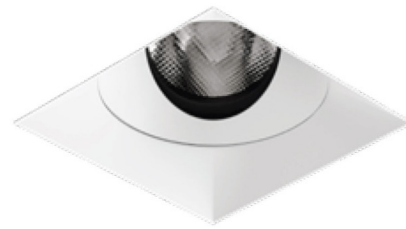

Lightology

lightology.com
866-954-4489
05-26-26

Project: _____
 Company: _____
 Location: _____ Fixture Type: _____
 SPEC #: **ELE1188601**
 Approved On: _____ Approved By: _____

Entra CL 2IN Square Flangeless Trim

By Visual Comfort Architectural

Description

The Entra CL 2 Inch Square Flangeless Trim offers a cost-effective small aperture recessed lighting solution with architectural-grade aesthetics and quality for residential, multi-family and hospitality applications. Three trim types are available: adjustable (35 degree tilt, 360 degree rotation), fixed downlight, and wall wash. The adjustable and fixed downlights include a 40 degree beam angle optic, and optional optics in other beam angles are sold separately. A light module is included, and four color temperature options are available: 2700K, 3000K, 3500K, and 3000K - 1800K warm dim. Made of die cast aluminum, the trim has no seams and does not warp or sag. A mud plate is included. The adjustable trim option is damp-rated, and the fixed downlight and wall wash options are wet-rated. Note: A complete fixture requires this trim and a housing, sold separately.

Specifications

REFLECTOR/BAFFLE COLOR	White
BODY FINISH	N/A
WATTAGE	N/A
DIMMER	N/A
DIMENSIONS	2.5"W x 3.8"H x 2.5"D
BULB	N/A

Technical Information

APERTURE SIZE	2.500"
APERTURE SHAPE	Square
FUNCTION	Adjustable Accent
LAMP LIFE	50000 hours
BEAM ANGLE	40°
COLOR RENDERING	.90 CRI
LAMP COLOR	2700K