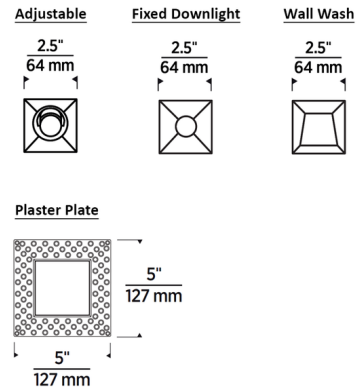

CLICK TO VIEW PRODUCT

Notes: