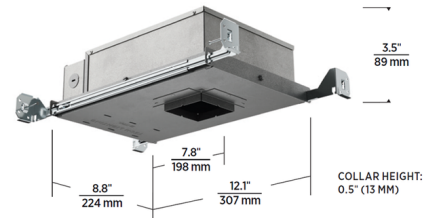

### Description

This Entra CL 2 Inch IC Airtight or Chicago Plenum new construction housing is designed for use with Entra CL 2 inch round adjustable, fixed downlight, or wall wash flanged trims. The housing includes a Universal 120-277V LED driver, dimmable by standard reverse-phase, forward-phase, TRIAC, or 0-10V dimming (down to 5%). 277V is only compatible with 0-10V dimming. Damp-rated when used with an adjustable trim, wet-rated when used with a fixed downlight or wall wash trim. Note: A complete fixture requires this housing and a trim, sold separately. The light module is included with the trim.

### Specifications

REFLECTOR/BAFFLE COLOR	N/A
BODY FINISH	Galvanized Steel
WATTAGE	8W
DIMMER	Low Voltage Electronic
DIMENSIONS	12.1"W x 3.5"H x 8.8"D
BULB NOT INCLUDED	1 x LED/8W/120-277V LED

### Technical Information

APERTURE SHAPE	Round
HOUSING HEIGHT	3.5"
HOUSING TYPE	New construction IC Airtight
CEILING TYPE	Drywall with Trim
LUMENS/WATT	87.50
LUMINOUS FLUX	700 lumens

Shown in galvanized steel