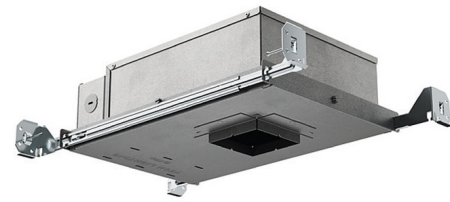

## Entra CL 2IN Round Flanged New Construction Housing

By Visual Comfort Architectural

### Description

This Entra CL 2 Inch IC Airtight or Chicago Plenum new construction housing is designed for use with Entra CL 2 inch round adjustable, fixed downlight, or wall wash flanged trims. The housing includes a Universal 120-277V LED driver, dimmable by standard reverse-phase, forward-phase, TRIAC, or 0-10V dimming (down to 5%). 277V is only compatible with 0-10V dimming. Damp-rated when used with an adjustable trim, wet-rated when used with a fixed downlight or wall wash trim. Note: A complete fixture requires this housing and a trim, sold separately. The light module is included with the trim.

### Specifications

REFLECTOR/BAFFLE COLOR	N/A
BODY FINISH	Galvanized Steel
WATTAGE	8W
DIMMER	Low Voltage Electronic
DIMENSIONS	12.1"W x 3.5"H x 8.8"D
BULB NOT INCLUDED	1 x LED/8W/120-277V LED

### Technical Information

APERTURE SHAPE	Round
HOUSING HEIGHT	3.5"
HOUSING TYPE	New construction IC Airtight
CEILING TYPE	Drywall with Trim
LUMENS/WATT	87.50
LUMINOUS FLUX	700 lumens

Shown in galvanized steel