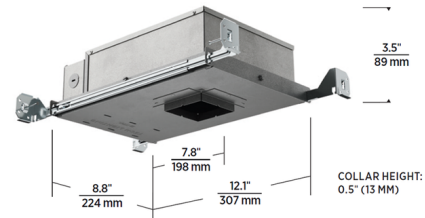

By Visual Comfort Architectural

Description

This Entra CL 2 Inch IC Airtight or Chicago Plenum new construction housing is designed for use with Entra CL 2 inch square adjustable, fixed downlight, or wall wash flanged trims. The housing includes a 120-277V Universal driver, dimmable by standard reverse-phase, forward-phase, TRIAC, or 0-10V dimming (down to 5%). 277V is only compatible with 0-10V dimming. Damp-rated when used with an adjustable trim, wet-rated when used with a fixed downlight or wall wash trim. Note: A complete fixture requires this housing and a trim, sold separately. The light module is included with the trim.

Specifications

REFLECTOR/BAFFLE COLOR	N/A
BODY FINISH	Galvanized Steel
WATTAGE	8W
DIMMER	Low Voltage Electronic
DIMENSIONS	12.1"W x 3.5"H x 8.8"D
BULB NOT INCLUDED	1 x LED/8W/120-277V LED

Technical Information

APERTURE SHAPE	Square
HOUSING HEIGHT	3.5"
HOUSING TYPE	New construction IC Airtight
CEILING TYPE	Drywall with Trim
LUMENS/WATT	87.50
LUMINOUS FLUX	700 lumens

Shown in galvanized steel

CLICK TO VIEW PRODUCT