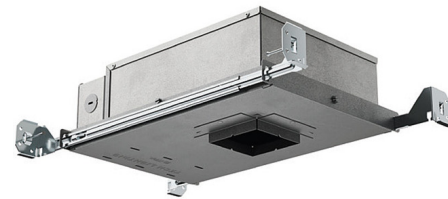

By Visual Comfort Architectural

Description

This Entra CL 2 Inch IC Airtight or Chicago Plenum new construction housing is designed for use with Entra CL 2 inch square adjustable, fixed downlight, or wall wash flanged trims. The housing includes a 120-277V Universal driver, dimmable by standard reverse-phase, forward-phase, TRIAC, or 0-10V dimming (down to 5%). 277V is only compatible with 0-10V dimming. Damp-rated when used with an adjustable trim, wet-rated when used with a fixed downlight or wall wash trim. Note: A complete fixture requires this housing and a trim, sold separately. The light module is included with the trim.

Specifications

REFLECTOR/BAFFLE COLOR	N/A
BODY FINISH	Galvanized Steel
WATTAGE	8W
DIMMER	Low Voltage Electronic
DIMENSIONS	12.1"W x 3.5"H x 8.8"D
BULB NOT INCLUDED	1 x LED/8W/120-277V LED

Technical Information

APERTURE SHAPE	Square
HOUSING HEIGHT	3.5"
HOUSING TYPE	New construction IC Airtight
CEILING TYPE	Drywall with Trim
LUMENS/WATT	87.50
LUMINOUS FLUX	700 lumens

Shown in galvanized steel

CLICK TO VIEW PRODUCT