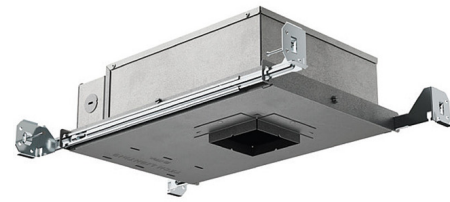

Lightology

lightology.com
866-954-4489
04-22-26

Project: _____
Company: _____
Location: _____ Fixture Type: _____
SPEC #: **ELE1188660**
Approved On: _____ Approved By: _____

Entra CL 2IN Square Flangeless New Construction Housing

By Visual Comfort Architectural

Description

This Entra CL 2 Inch IC Airtight or Chicago Plenum new construction housing is designed for use with Entra CL 2 inch square adjustable, fixed downlight, or wall wash flangeless trims. The housing includes a 120-277V Universal driver, dimmable by standard reverse-phase, forward-phase, TRIAC, or 0-10V dimming (down to 5%). 277V is only compatible with 0-10V dimming. Damp-rated when used with an adjustable trim, wet-rated when used with a fixed downlight or wall wash trim. Note: A complete fixture requires this housing and a trim, sold separately. The light module is included with the trim.

Specifications

REFLECTOR/BAFFLE COLOR	N/A
BODY FINISH	Galvanized Steel
WATTAGE	8W
DIMMER	Low Voltage Electronic
DIMENSIONS	12.1"W x 3.5"H x 8.8"D
BULB NOT INCLUDED	1 x LED/8W/120-277V LED

Technical Information

APERTURE SHAPE	Square
HOUSING HEIGHT	3.5"
HOUSING TYPE	New construction IC Airtight
CEILING TYPE	Drywall Trimless/Flush
LUMENS/WATT	87.50
LUMINOUS FLUX	700 lumens

Shown in galvanized steel