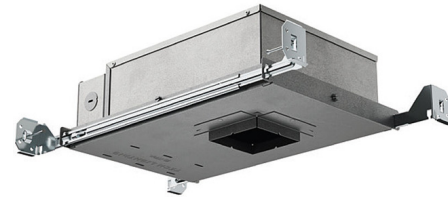

By Visual Comfort Architectural

Description

This Entra CL 2 Inch IC Airtight or Chicago Plenum new construction housing is designed for use with Entra CL 2 inch square adjustable, fixed downlight, or wall wash flangeless trims. The housing includes a 120-277V Universal driver, dimmable by standard reverse-phase, forward-phase, TRIAC, or 0-10V dimming (down to 5%). 277V is only compatible with 0-10V dimming. Damp-rated when used with an adjustable trim, wet-rated when used with a fixed downlight or wall wash trim. Note: A complete fixture requires this housing and a trim, sold separately. The light module is included with the trim.

Specifications

REFLECTOR/BAFFLE COLOR	N/A
BODY FINISH	Galvanized Steel
WATTAGE	8W
DIMMER	Low Voltage Electronic
DIMENSIONS	12.1"W x 3.5"H x 8.8"D
BULB NOT INCLUDED	1 x LED/8W/120-277V LED

Technical Information

APERTURE SHAPE	Square
HOUSING HEIGHT	3.5"
HOUSING TYPE	New construction IC Airtight
CEILING TYPE	Drywall Trimless/Flush
LUMENS/WATT	87.50
LUMINOUS FLUX	700 lumens

Shown in galvanized steel

CLICK TO VIEW PRODUCT