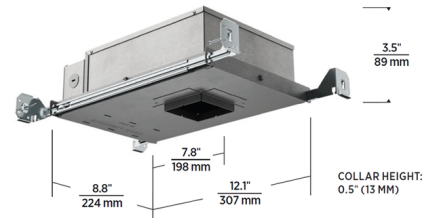

### Description

This Entra CL 2 Inch IC Airtight or Chicago Plenum new construction housing is designed for use with Entra CL 2 inch square adjustable, fixed downlight, or wall wash flangeless trims. The housing includes a 120-277V Universal driver, dimmable by standard reverse-phase, forward-phase, TRIAC, or 0-10V dimming (down to 5%). 277V is only compatible with 0-10V dimming. Damp-rated when used with an adjustable trim, wet-rated when used with a fixed downlight or wall wash trim. Note: A complete fixture requires this housing and a trim, sold separately. The light module is included with the trim.

### Specifications

REFLECTOR/BAFFLE COLOR	N/A
BODY FINISH	Galvanized Steel
WATTAGE	8W
DIMMER	Low Voltage Electronic
DIMENSIONS	12.1"W x 3.5"H x 8.8"D
BULB NOT INCLUDED	1 x LED/8W/120-277V LED

### Technical Information

APERTURE SHAPE	Square
HOUSING HEIGHT	3.5"
HOUSING TYPE	New construction IC Airtight
CEILING TYPE	Drywall Trimless/Flush
LUMENS/WATT	87.50
LUMINOUS FLUX	700 lumens

Shown in galvanized steel