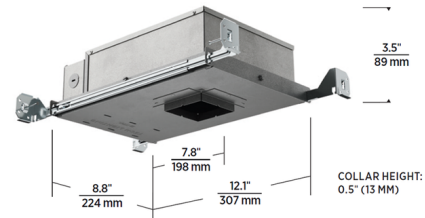

By Visual Comfort Architectural

Description

This Entra CL 2 Inch IC Airtight or Chicago Plenum new construction housing is designed for use with Entra CL 2 inch square adjustable, fixed downlight, or wall wash flangeless trims. The housing includes a 120-277V Universal driver, dimmable by standard reverse-phase, forward-phase, TRIAC, or 0-10V dimming (down to 5%). 277V is only compatible with 0-10V dimming. Damp-rated when used with an adjustable trim, wet-rated when used with a fixed downlight or wall wash trim. Note: A complete fixture requires this housing and a trim, sold separately. The light module is included with the trim.

Specifications

REFLECTOR/BAFFLE COLOR	N/A
BODY FINISH	Galvanized Steel
WATTAGE	8W
DIMMER	Low Voltage Electronic
DIMENSIONS	12.1"W x 3.5"H x 8.8"D
BULB NOT INCLUDED	1 x LED/8W/120-277V LED

Technical Information

APERTURE SHAPE	Square
HOUSING HEIGHT	3.5"
HOUSING TYPE	New construction IC Airtight
CEILING TYPE	Drywall Trimless/Flush
LUMENS/WATT	87.50
LUMINOUS FLUX	700 lumens

Shown in galvanized steel

CLICK TO VIEW PRODUCT