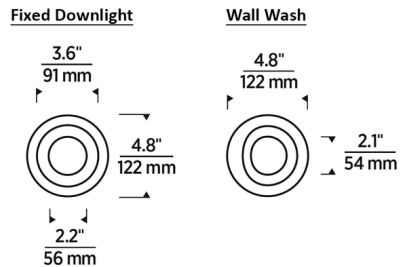

Description

The Verse 3 Inch Round Flanged Fixed Downlight or Wall Wash Trim is compatible with a Verse 3 inch new construction or remodel housing for non-sloped ceilings. It is cost-effective yet high in quality and aesthetically pleasing, suitable for a range of applications. Made of die cast aluminum, it has no seams and does not warp or sag. Its white finish is field-paintable for matching the ceiling. The diffused lens on the downlight trim provides an 85 degree beam spread. The Wall Wash trim features an asymmetric optic. Note: A complete fixture requires this trim and a housing, sold separately. The light module is included with the housing.

Shown in white

Specifications

REFLECTOR/BAFFLE COLOR	N/A
BODY FINISH	White
WATTAGE	N/A
DIMMER	N/A
DIMENSIONS	4.8"W x 1"H
BULB	N/A

Technical Information

APERTURE SIZE	3.000"
APERTURE SHAPE	Round
FUNCTION	Downlight
BEAM ANGLE	85°