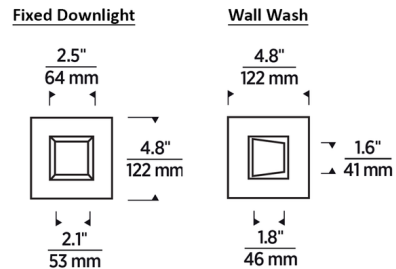

Description

The Verse 3 Inch Square Flanged Fixed Downlight or Wall Wash Trim is compatible with a Verse 3 inch new construction or remodel housing for non-sloped ceilings. It is cost-effective yet high in quality and aesthetically pleasing, suitable for a range of applications. Made of die cast aluminum, it has no seams and does not warp or sag. Its white finish is field-paintable for matching the ceiling. The diffused lens on the downlight trim provides an 85 degree beam spread. The Wall Wash trim features an asymmetric optic. Note: A complete fixture requires this trim and a housing, sold separately. The light module is included with the housing.

Shown in white

Specifications

REFLECTOR/BAFFLE COLOR	N/A
BODY FINISH	White
WATTAGE	N/A
DIMMER	N/A
DIMENSIONS	4.8"W x 1"H x 4.8"D
BULB	N/A

Technical Information

APERTURE SIZE	3.000"
APERTURE SHAPE	Square
FUNCTION	Downlight
BEAM ANGLE	85°