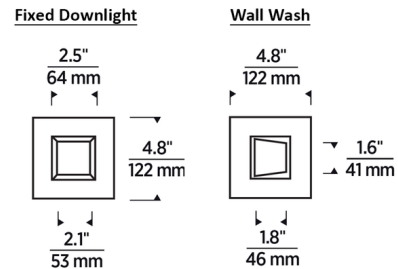

Description

The Verse 3 Inch Square Flanged Fixed Downlight or Wall Wash Trim is compatible with a Verse 3 inch new construction or remodel housing for non-sloped ceilings. It is cost-effective yet high in quality and aesthetically pleasing, suitable for a range of applications. Made of die cast aluminum, it has no seams and does not warp or sag. Its white finish is field-paintable for matching the ceiling. The diffused lens on the downlight trim provides an 85 degree beam spread. The Wall Wash trim features an asymmetric optic. Note: A complete fixture requires this trim and a housing, sold separately. The light module is included with the housing.

Shown in white

Specifications

REFLECTOR/BAFFLE COLOR	N/A
BODY FINISH	White
WATTAGE	N/A
DIMMER	N/A
DIMENSIONS	4.8"W x 1"H x 4.8"D
BULB	N/A

Technical Information

APERTURE SIZE	3.000"
APERTURE SHAPE	Square
FUNCTION	Downlight
BEAM ANGLE	85°