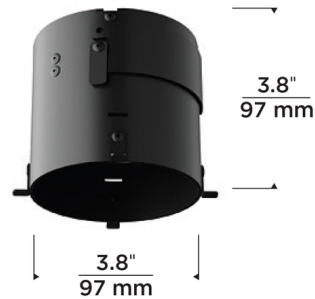

CLICK TO VIEW PRODUCT

Notes: