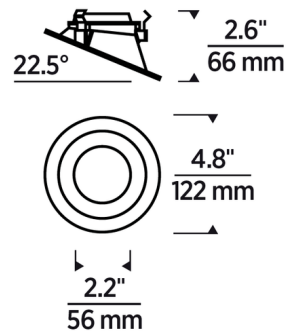

By Visual Comfort Architectural

Description

The Verse 3 Inch Round Sloped Flanged Trim is compatible with a Verse 3 inch sloped new construction housing. It is cost-effective yet high in quality and aesthetically pleasing, suitable for a range of applications. Made of die cast aluminum, it has no seams and does not warp or sag. Its white finish is field-paintable for matching the ceiling. Note: A complete fixture requires this trim and a housing, sold separately. The light module is included with the housing.

Shown in white

Specifications

REFLECTOR/BAFFLE COLOR	N/A
BODY FINISH	White
WATTAGE	N/A
DIMMER	N/A
DIMENSIONS	4.8"W x 2.6"H
BULB	N/A

Technical Information

APERTURE SIZE	3.000"
APERTURE SHAPE	Round
FUNCTION	Downlight
BEAM ANGLE	60°