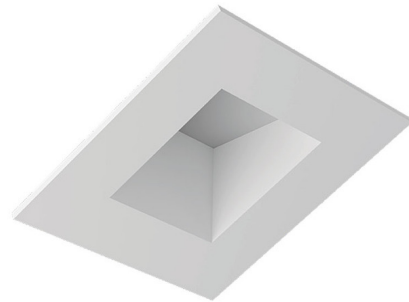

## Verse 3IN Square Sloped Flanged Trim 2-Pack

By Visual Comfort Architectural

### Description

The Verse 3 Inch Square Sloped Flanged Trim is compatible with a Verse 3 inch sloped new construction housing. It is cost-effective yet high in quality and aesthetically pleasing, suitable for a range of applications. Made of die cast aluminum, it has no seams and does not warp or sag. Its white finish is field-paintable for matching the ceiling. Note: A complete fixture requires this trim and a housing, sold separately. The light module is included with the housing.

### Specifications

REFLECTOR/BAFFLE COLOR	N/A
BODY FINISH	White
WATTAGE	N/A
DIMMER	N/A
DIMENSIONS	4.6"W x 2.6"H x 4.6"D
BULB	N/A

### Technical Information

APERTURE SIZE	3.000"
APERTURE SHAPE	Square
FUNCTION	Downlight
BEAM ANGLE	60°

CLICK TO VIEW PRODUCT

Notes: