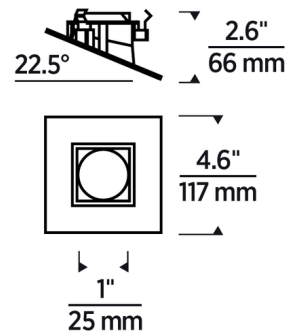

## Verse 3IN Square Sloped Flanged Trim 2-Pack

By Visual Comfort Architectural

### Description

The Verse 3 Inch Square Sloped Flanged Trim is compatible with a Verse 3 inch sloped new construction housing. It is cost-effective yet high in quality and aesthetically pleasing, suitable for a range of applications. Made of die cast aluminum, it has no seams and does not warp or sag. Its white finish is field-paintable for matching the ceiling. Note: A complete fixture requires this trim and a housing, sold separately. The light module is included with the housing.

### Specifications

REFLECTOR/BAFFLE COLOR	N/A
BODY FINISH	White
WATTAGE	N/A
DIMMER	N/A
DIMENSIONS	4.6"W x 2.6"H x 4.6"D
BULB	N/A

### Technical Information

APERTURE SIZE	3.000"
APERTURE SHAPE	Square
FUNCTION	Downlight
BEAM ANGLE	60°

CLICK TO VIEW PRODUCT

Notes: