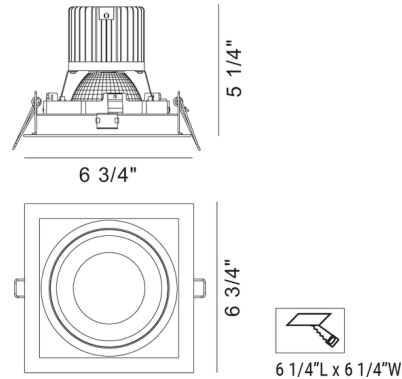

Shown in black