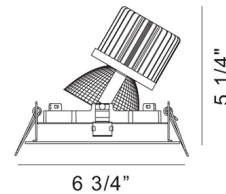

CLICK TO VIEW PRODUCT

Notes: