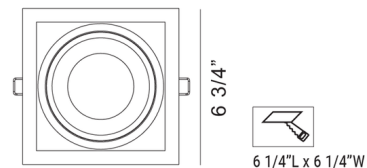

CLICK TO VIEW PRODUCT

Notes: