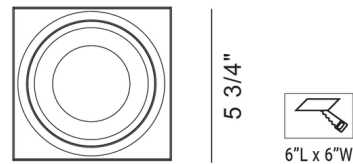

CLICK TO VIEW PRODUCT

Notes: