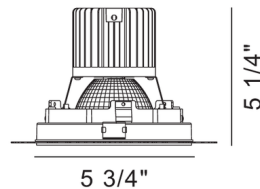

CLICK TO VIEW PRODUCT

Notes: