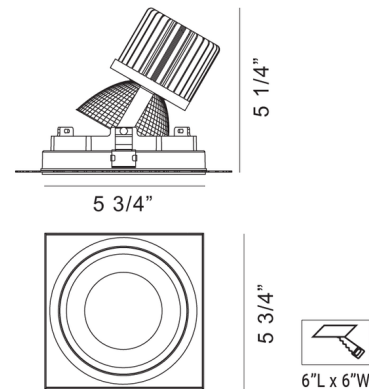

Shown in black

CLICK TO VIEW PRODUCT

Notes: