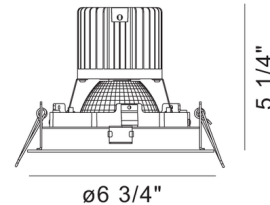

CLICK TO VIEW PRODUCT

Notes: