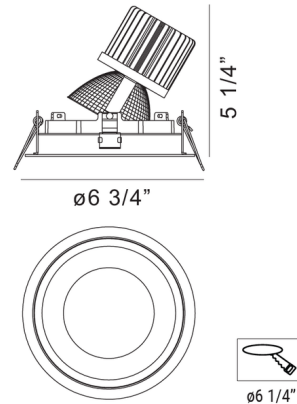

CLICK TO VIEW PRODUCT

Notes: