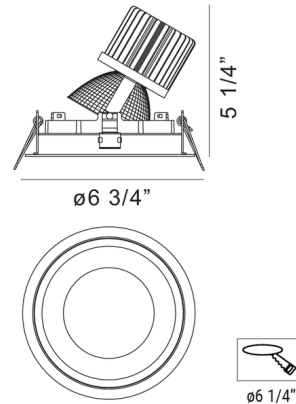

CLICK TO VIEW PRODUCT

Notes: