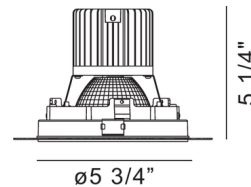

CLICK TO VIEW PRODUCT

Notes: