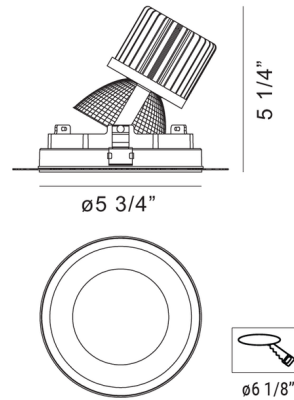

CLICK TO VIEW PRODUCT

Notes: