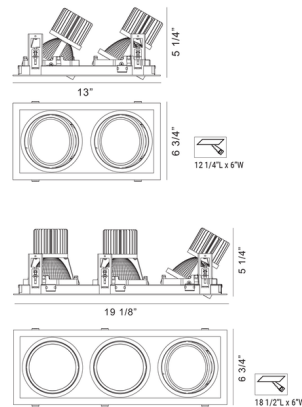

Lightology

lightology.com
866-954-4489
04-24-26

Project: _____
Company: _____
Location: _____ Fixture Type: _____
SPEC #: **EUF1188827**
Approved On: _____ Approved By: _____

Amigo 6 inch Multiples Adjustable Gimbal Trim / Remodel Housing By Eurofase

Description

The Amigo 6 Inch Multiples Adjustable Gimbal with Trim and Remodel Housing is built with an 18 gauge powder coated steel housing and adjustable mounting clips suitable for 1/2 inch and 5/8 inch drywall. It includes a constant current driver which is attached to the fixture with a 12 inch flexible BX cable. Each light tilts 30 degrees for precise aiming. Dimmable with a TRIAC dimmer. An optional new construction plate and airtight IC housing are sold separately.

Specifications

REFLECTOR/BAFFLE COLOR	N/A
BODY FINISH	White
WATTAGE	52W
DIMMER	Standard 120V
DIMENSIONS	13"W x 5.25"H x 6.75"D
INTEGRATED LED MODULE	2 x LED/26W/120V LED

Technical Information

APERTURE SHAPE	Rectangular
HOUSING HEIGHT	6"
HOUSING TYPE	Remodel NON IC
CEILING TYPE	Drywall with Trim
FUNCTION	Adjustable Accent
BEAM ANGLE	40°
COLOR RENDERING	90 CRI
LAMP COLOR	3000K
LUMENS/WATT	196.92
LUMINOUS FLUX	5120 lumens

Shown in white

CLICK TO VIEW PRODUCT

Notes: