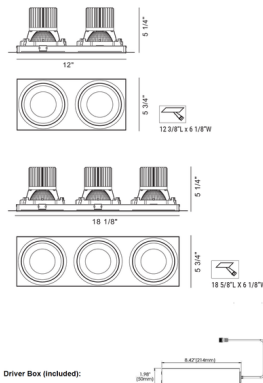

Lightology

lightology.com
866-954-4489
05-24-26

Project: _____
Company: _____
Location: _____ Fixture Type: _____
SPEC #: **EUFT188839**
Approved On: _____ Approved By: _____

Amigo 6 inch Multiples Trimless Downlight / Remodel Housing By Eurofase

Description

The Amigo 6 Inch Multiples Trimless Downlight with Remodel Housing is built with an 18 gauge powder coated steel housing. A steel mesh plate and ERP 3-in-1 dimmable driver is included. 40 degree beam angle. 30 degree tilt. TRIAC and ELV dimming at 120V. 0-10V dimming at 277V. Optional new construction Non-IC mounting plate and new construction IC housing are sold separately. Minimum Height Clearance: 9.5 inch Driver Included Max Ceiling Thickness: 1.5 inch

Specifications

REFLECTOR/BAFFLE COLOR	N/A
BODY FINISH	White
WATTAGE	52W
DIMMER	Low Voltage Electronic
DIMENSIONS	12"W x 5.25"H x 5.75"D
INTEGRATED LED MODULE	2 x LED/26W/120-277V LED

Technical Information

APERTURE SHAPE	Rectangular
HOUSING HEIGHT	6"
HOUSING TYPE	Remodel NON IC
CEILING TYPE	Drywall Trimless/Flush
FUNCTION	Downlight
BEAM ANGLE	40°
COLOR RENDERING	90 CRI
LAMP COLOR	3000K
LUMENS/WATT	151.31
LUMINOUS FLUX	3934 lumens

Shown in white

CLICK TO VIEW PRODUCT

Notes: