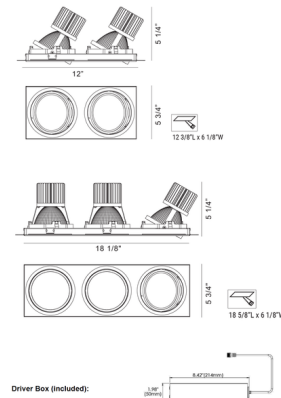

Lightology

lightology.com
866-954-4489
05-24-26

Project: _____
Company: _____
Location: _____ Fixture Type: _____
SPEC #: **EUF1188842**
Approved On: _____ Approved By: _____

Amigo 6 inch Multiples Trimless Adj Gimbal / Remodel Housing By Eurofase

Description

The Amigo 6 Inch Multiples Trimless Adjustable Gimbal with Remodel Housing is built with an 18 gauge powder coated steel housing. A steel mesh plate and ERP 3-in-1 dimmable driver is included. Each light tilts 30 degrees for precise aiming. 40 degree beam angle. TRIAC and ELV dimming at 120V. 0-10V dimming at 277V. Optional new construction Non-IC mounting plate and new construction IC housing sold separately. Minimum Height Clearance: 9.5 inch Driver Included Max Ceiling Thickness: 1.5 inch

Specifications

REFLECTOR/BAFFLE COLOR	N/A
BODY FINISH	Black
WATTAGE	52W
DIMMER	Low Voltage Electronic
DIMENSIONS	12"W x 5.25"H x 5.75"D
INTEGRATED LED MODULE	2 x LED/26W/120-277V LED

Technical Information

APERTURE SHAPE	Rectangular
HOUSING HEIGHT	6"
HOUSING TYPE	Remodel NON IC
CEILING TYPE	Drywall Trimless/Flush
FUNCTION	Adjustable Accent
BEAM ANGLE	40°
COLOR RENDERING	90 CRI
LAMP COLOR	3000K
LUMENS/WATT	151.31
LUMINOUS FLUX	3934 lumens

Shown in black

CLICK TO VIEW PRODUCT

Notes: