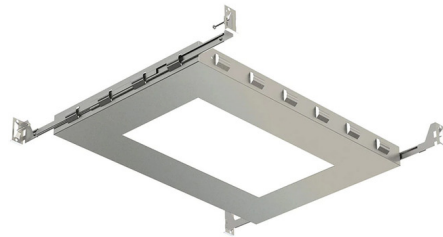

Lightology

lightology.com
866-954-4489
04-24-26

Project: _____

Company: _____

Location: _____ Fixture Type: _____

SPEC #: **EUFT188858**

Approved On: _____ Approved By: _____

Amigo 6 inch Multiples New Construction Mounting Plate By Eurofase

Description

This Amigo New Construction Mounting Plate is designed for use with the Eurofase Amigo 6 inch multiple downlight or gimbal light with trim.

Specifications

COLOR	N/A
BODY FINISH	Silver
WATTAGE	N/A
DIMMER	N/A
DIMENSIONS	18.25"W x 1.375"H x 12.75"D
BULB	N/A

Technical Information

CEILING TYPE	Drywall with Trim
--------------	-------------------

Shown in silver

Dimension 18 1/4"L x 12 3/4"W x 1 3/8"H

Cut Hole 12 1/4"L x 6"W

Dimension 24"L x 12 3/4"W x 1 3/8"H

Cut Hole 18 1/2"L x 6"W