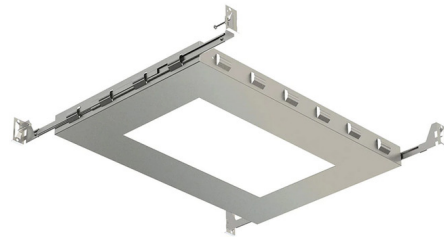

Lightology

lightology.com
866-954-4489
07-01-26

Project: _____

Company: _____

Location: _____ Fixture Type: _____

SPEC #: **EUFT188858**

Approved On: _____ Approved By: _____

Amigo 6 inch Multiples New Construction Mounting Plate By Eurofase

Description

This Amigo New Construction Mounting Plate is designed for use with the Eurofase Amigo 6 inch multiple downlight or gimbal light with trim.

Specifications

COLOR	N/A
BODY FINISH	Silver
WATTAGE	N/A
DIMMER	N/A
DIMENSIONS	18.25"W x 1.375"H x 12.75"D
BULB	N/A

Technical Information

CEILING TYPE	Drywall with Trim
--------------	-------------------

Shown in silver

Dimension 18 1/4"L x 12 3/4"W x 1 3/8"H

Cut Hole 12 1/4"L x 6"W

Dimension 24"L x 12 3/4"W x 1 3/8"H

Cut Hole 18 1/2"L x 6"W