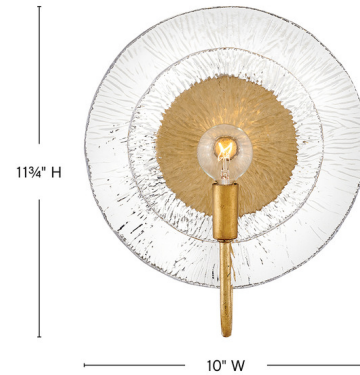

Lightology

lightology.com
866-954-4489
04-25-26

Project: _____

Company: _____

Location: _____ Fixture Type: _____

SPEC #: **FRD1189009**

Approved On: _____ Approved By: _____

Rene Wall Sconce By Fredrick Ramond

Description

The Rene Wall Sconce radiates light through multiple layers of beautiful, pressed glass disks. Rene's signature touch highlights a sleek finish, evoking both transitional and glam influences.

Shown in brass / clear

Specifications

COLOR	Clear
BODY FINISH	Brass
WATTAGE	5W
DIMMER	Standard 120V
DIMENSIONS	10"W x 11.75"H x 4"D
BULB NOT INCLUDED	1 x G16.5/Candelabra (E12)/5W/120V LED
OTHER BULB OPTIONS	1 x Edison Tube/Candelabra (E12)/120V LED
COUNTRY OF ORIGIN	China